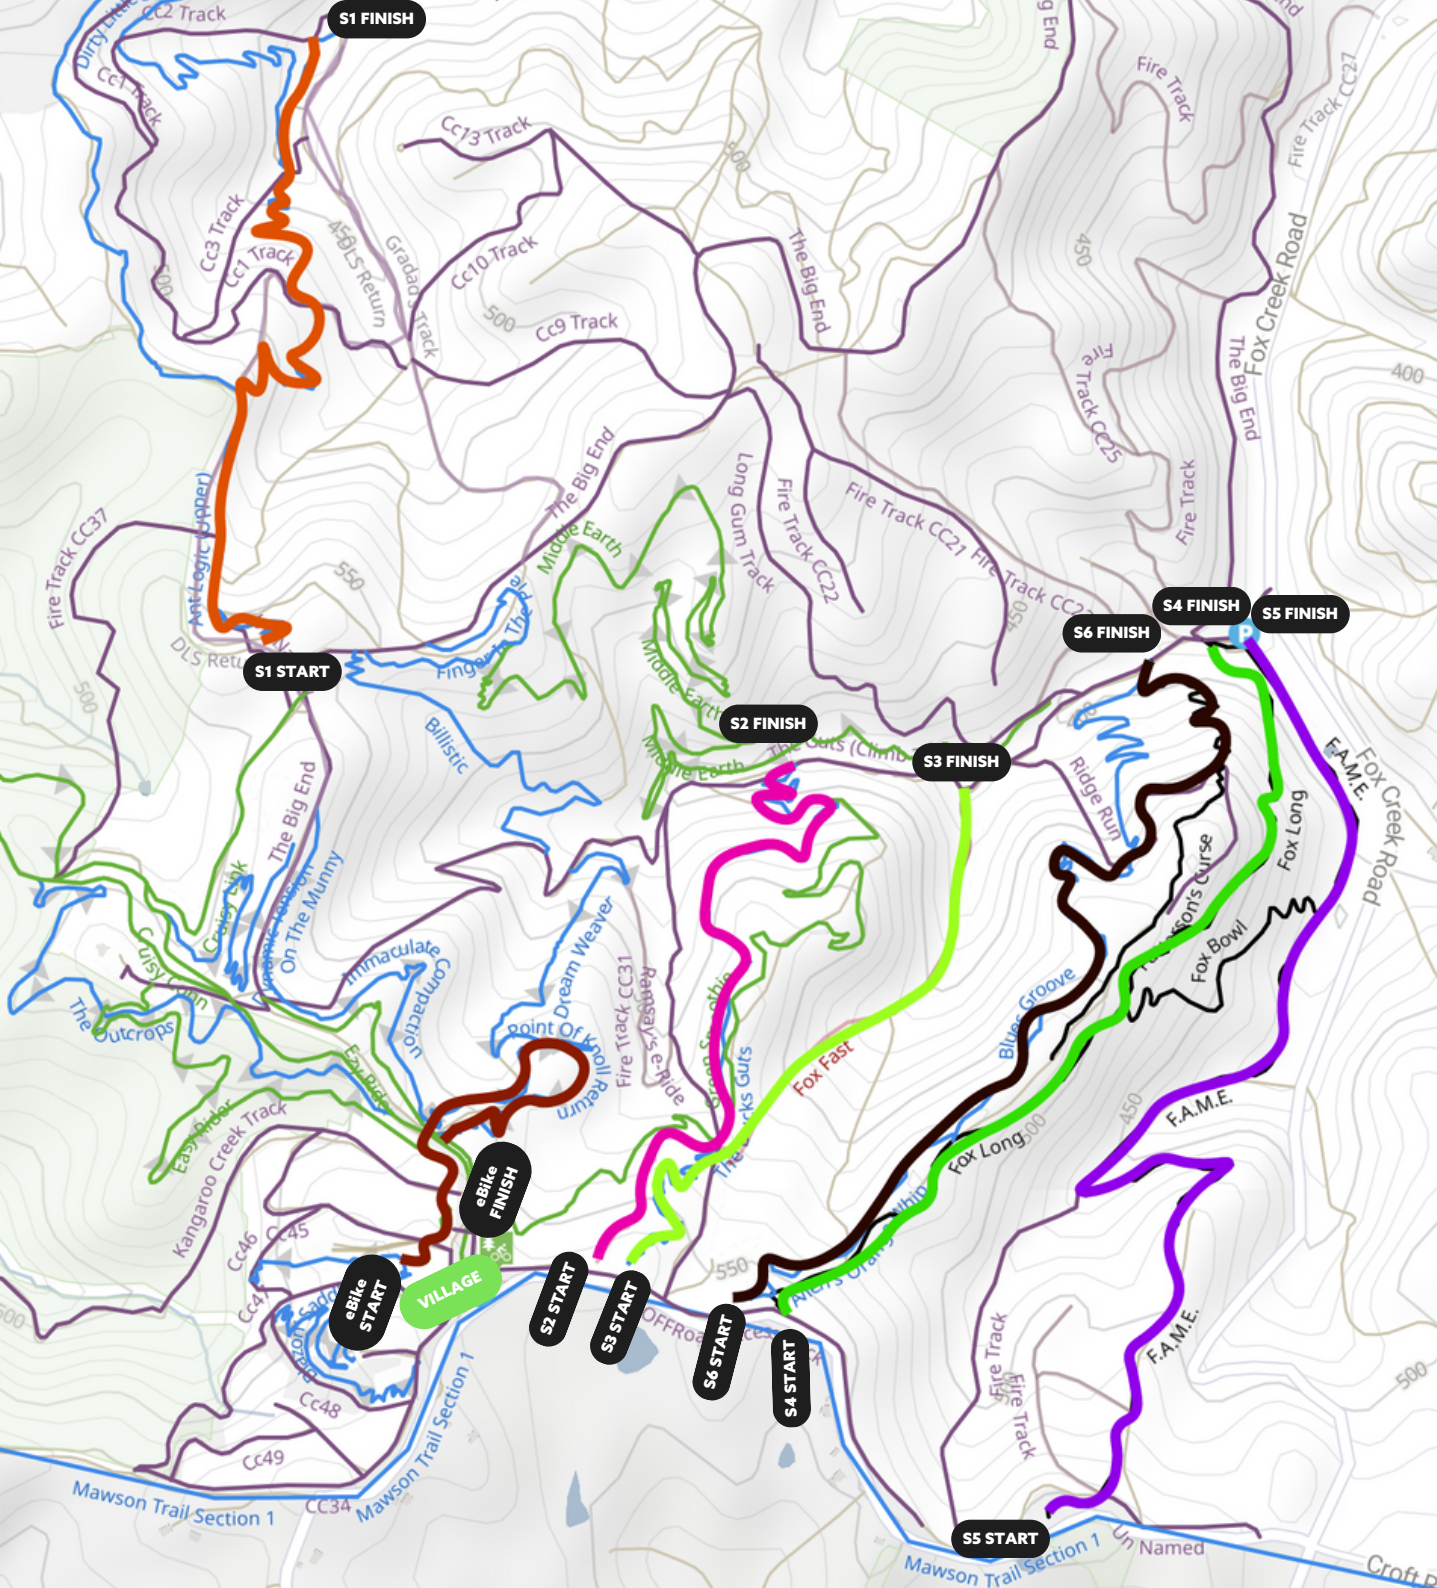

FOX CREEK BIKE PARK

ELITE, U21 ELITE

- | Stage 1 - Ant Logic
- | Stage 2 - Fast/Guts
- | Stage 3 - Guts/Fast
- | Stage 4 - Long
- | Stage 5 - FAME
- | Stage 6 - Whip/Pattos
- | Finish

ELITE EBIKE

- | Stage 1 - Ant Logic
- | Stage 2 - Fast/Guts
- | Stage 3 - Guts/Fast
- | Stage 4 - Long
- | Stage 5 - FAME
- | Power - Fist Full of Knoll
- | Finish

Specialized Gravity Enduro Series powered by Will Ride

FOX CREEK BIKE PARK

U15

- | Stage 1 - Ant Logic
- | Stage 2 - Fast/Guts
- | Stage 3 - Guts/Fast
- | Stage 4 - Long
- | Finish

U13, NOVICE

- | Stage 1 - Ant Logic
- | Stage 2 - Fast/Guts
- | Stage 3 - Guts/Fast
- | Finish

Specialized Gravity Enduro Series powered by Will Ride